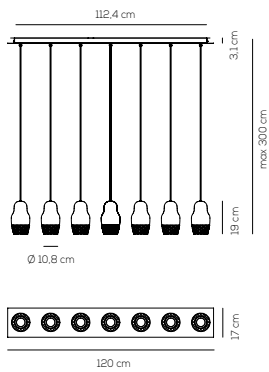

white canopy

LS: stock limitato / limited stock.

SP FEDOR 7

kg 11 m³ 0,25

Limited stock

FEDORA

Type	Article	Colours	Finish	Source
SP	FEDOR 7	BC white + glass RO rose gold ^{LS} + glass BR bronze + glass CR chrome + glass	BC white varnished metal	GU1 GU10 LED 7 x Max 5,5W only LED bulbs

CE IP20 LED 220-240VAc

example composition code SP FEDOR7 CR BC GU1

LS: stock limitato / limited stock.

SP FEDOR7 __ BC GU1

CUSTOMER _____ NOTES _____

NOTICE: Luminous flux (lm) and efficacy (lm/W) for all LED luminaires is estimated based on nominal ratings of the LED sources. Technical data could be subject to alteration without notice. Axo Light does not provide legal guarantee for the accuracy of this data sheet.